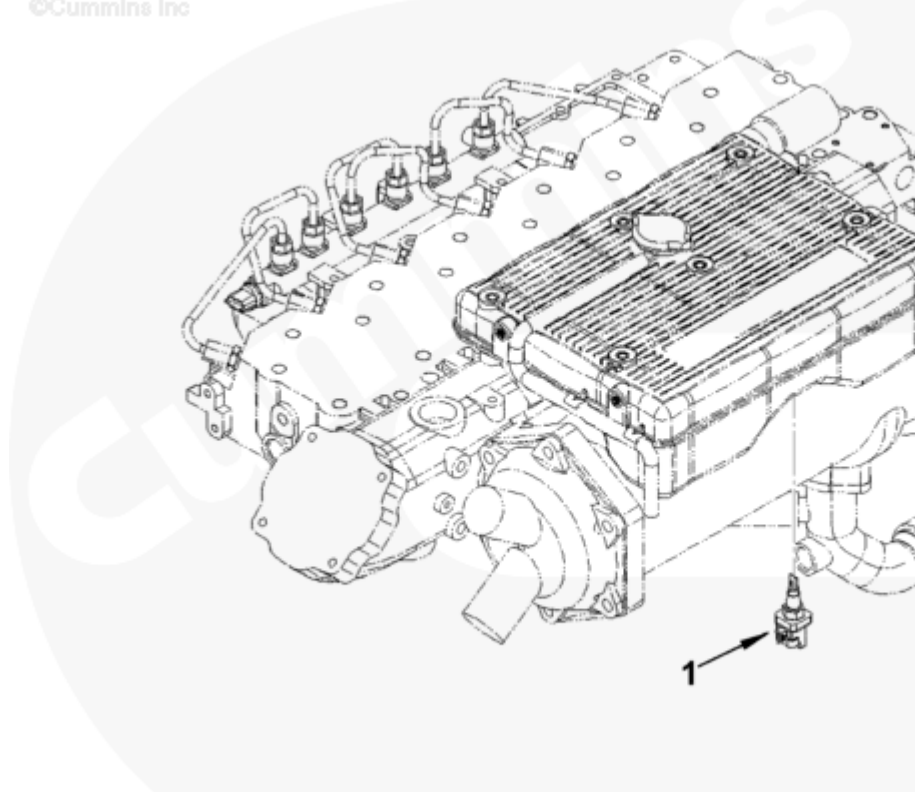

©Cummins Inc

sd957gq

[SMALL](#) | [MEDIUM](#) | [LARGE](#)

Cart	Ref No	Part Number	Part Description	Required	Remarks
View My Cart					
		SD9321	Coolant Level Sensor		Coolant Level Sensor...(More)

					sensor mounted in expansion
					tank.
<input type="checkbox"/>	1	2872769	Fluid Level Sensor	1	Replace With 4383933.